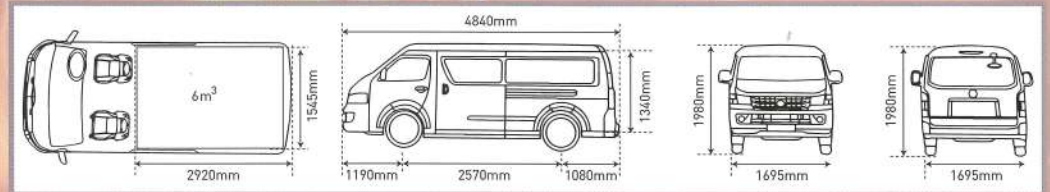

SPECIFICATIONS

Specifications		2.8 Diesel CRDi	
Model	View C2 Panel Van / Semi Panel Van		
Transmission	5 Speed Manual		
Emission	Euro IV		
Seating Capacity	2 / 5		
Dimensions			
Cargo – Panel Van	Length (mm)	2920	
	Width (mm)	1545	
	Height (mm)	1340	
Overall	Length (mm)	4840	
	Width (mm)	1695	
	Height (mm)	1980	
Wheelbase (mm)	2570		
Weight	Curb (kg)	2005	
	GVW (kg)	3020	
Fuel Tank Capacity (litre)	65L		
Engine			
Engine Model	4JBIT		
Displacement	2,771 cc		
Rated Power	70kW (94HP) @ 3,600 rpm		
Rated Torque	224Nm @ 2,300 rpm		
Air Induction	Turbocharge with intercooler		
Compression ratio	17.4:1		
No. of Cylinder	4, inline		
Transmission			
Gear Type	5 Speed Manual ZM001AJDI		
Gear Ratio	1st	4.452	
	2nd	2.398	
	3rd	1.414	
	4th	1	
	5th	0.802	
	Reverse	4.473	
Differential	4.1		
Chassis			
Suspension	Front	Double Wishbone with Torsion Bar	
	Rear	Leaf Spring	
Brake	Front	Disc	
	Rear	Drum	
Tyres	195R15C		

DIMENSIONS

PRACTICALITY

Twin Sliding Door

Van Rack

For more information please contact: